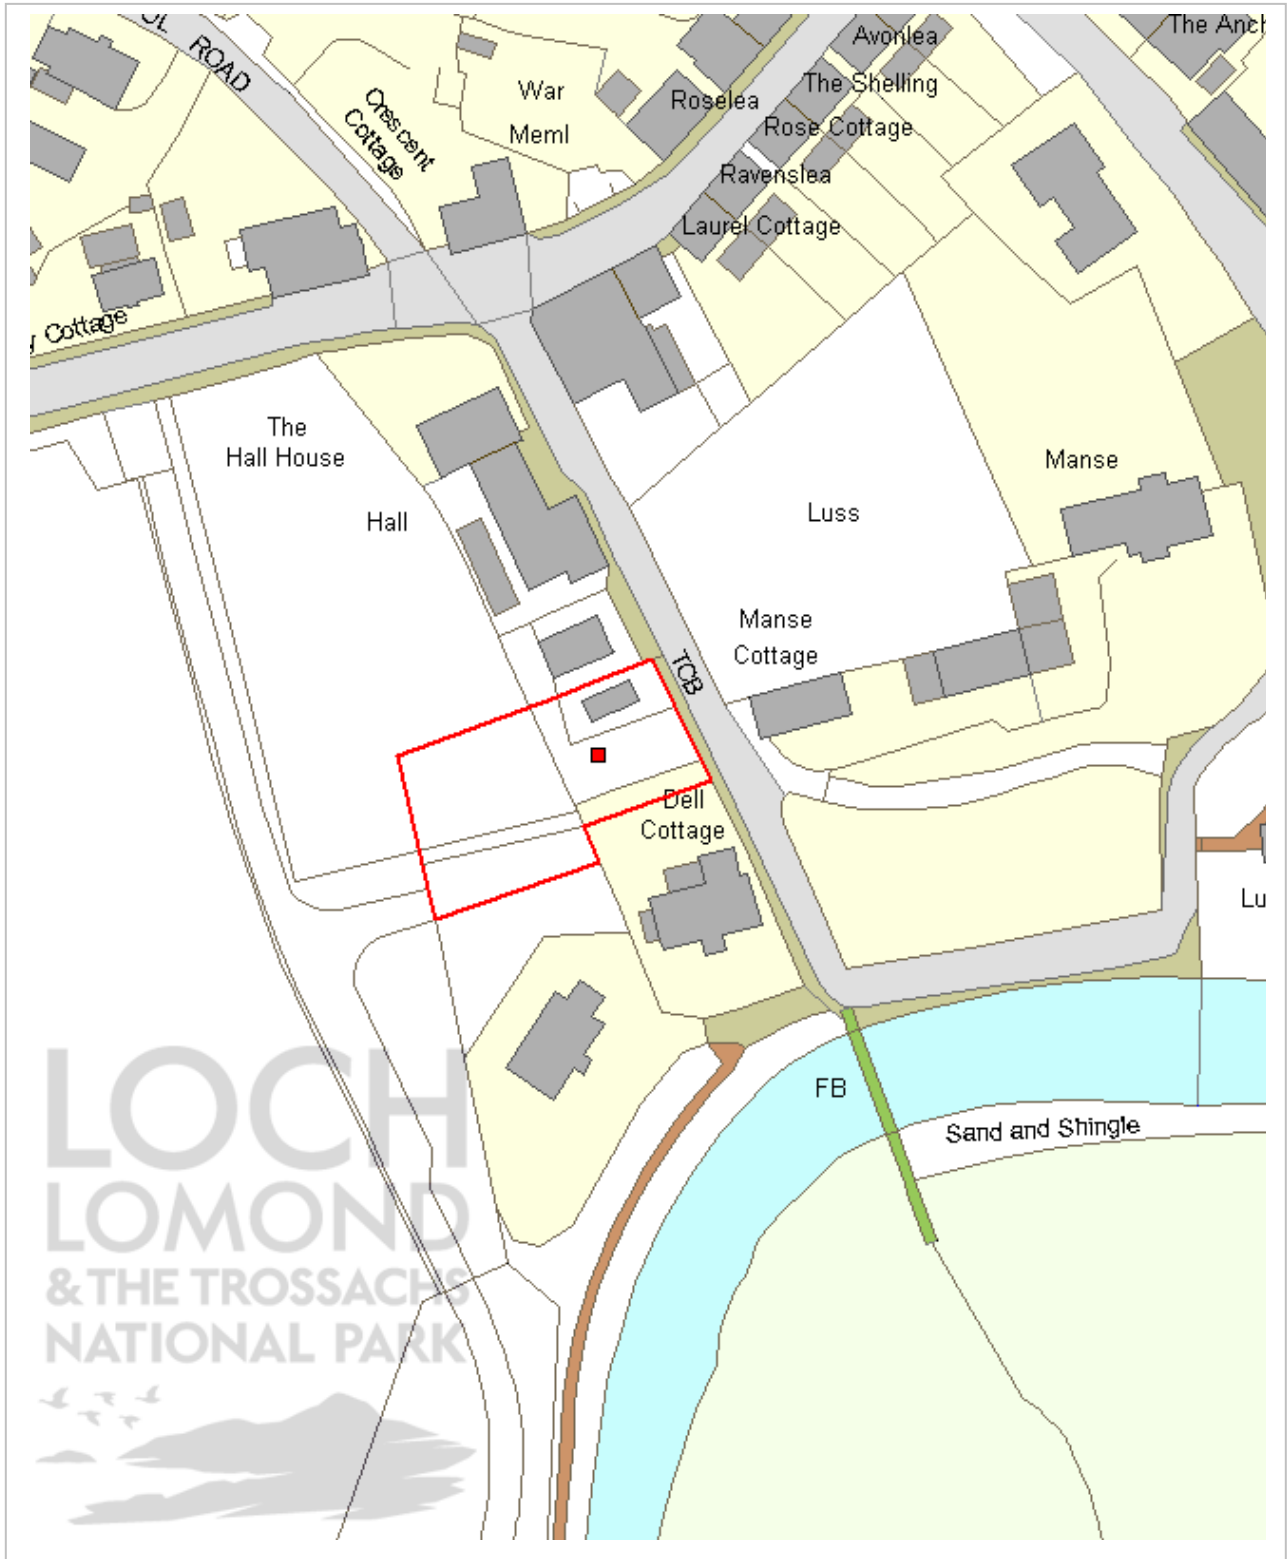

Appendix 2 - Site Location Plan

Old Telephone Exchange, Church Road, Luss

2013/0301/DET

Reproduced by permission of Ordnance Survey on behalf of HMSO. © Crown copyright and database right March 2014. All rights reserved. Ordnance Survey Licence number 100031883. This map was produced by LLTNP for the Planning Committee Meeting to show the location of the site as referenced above. The representation of features or boundaries in which LLTNP or others have an interest does not necessarily imply their true positions. For further information please contact the appropriate authority