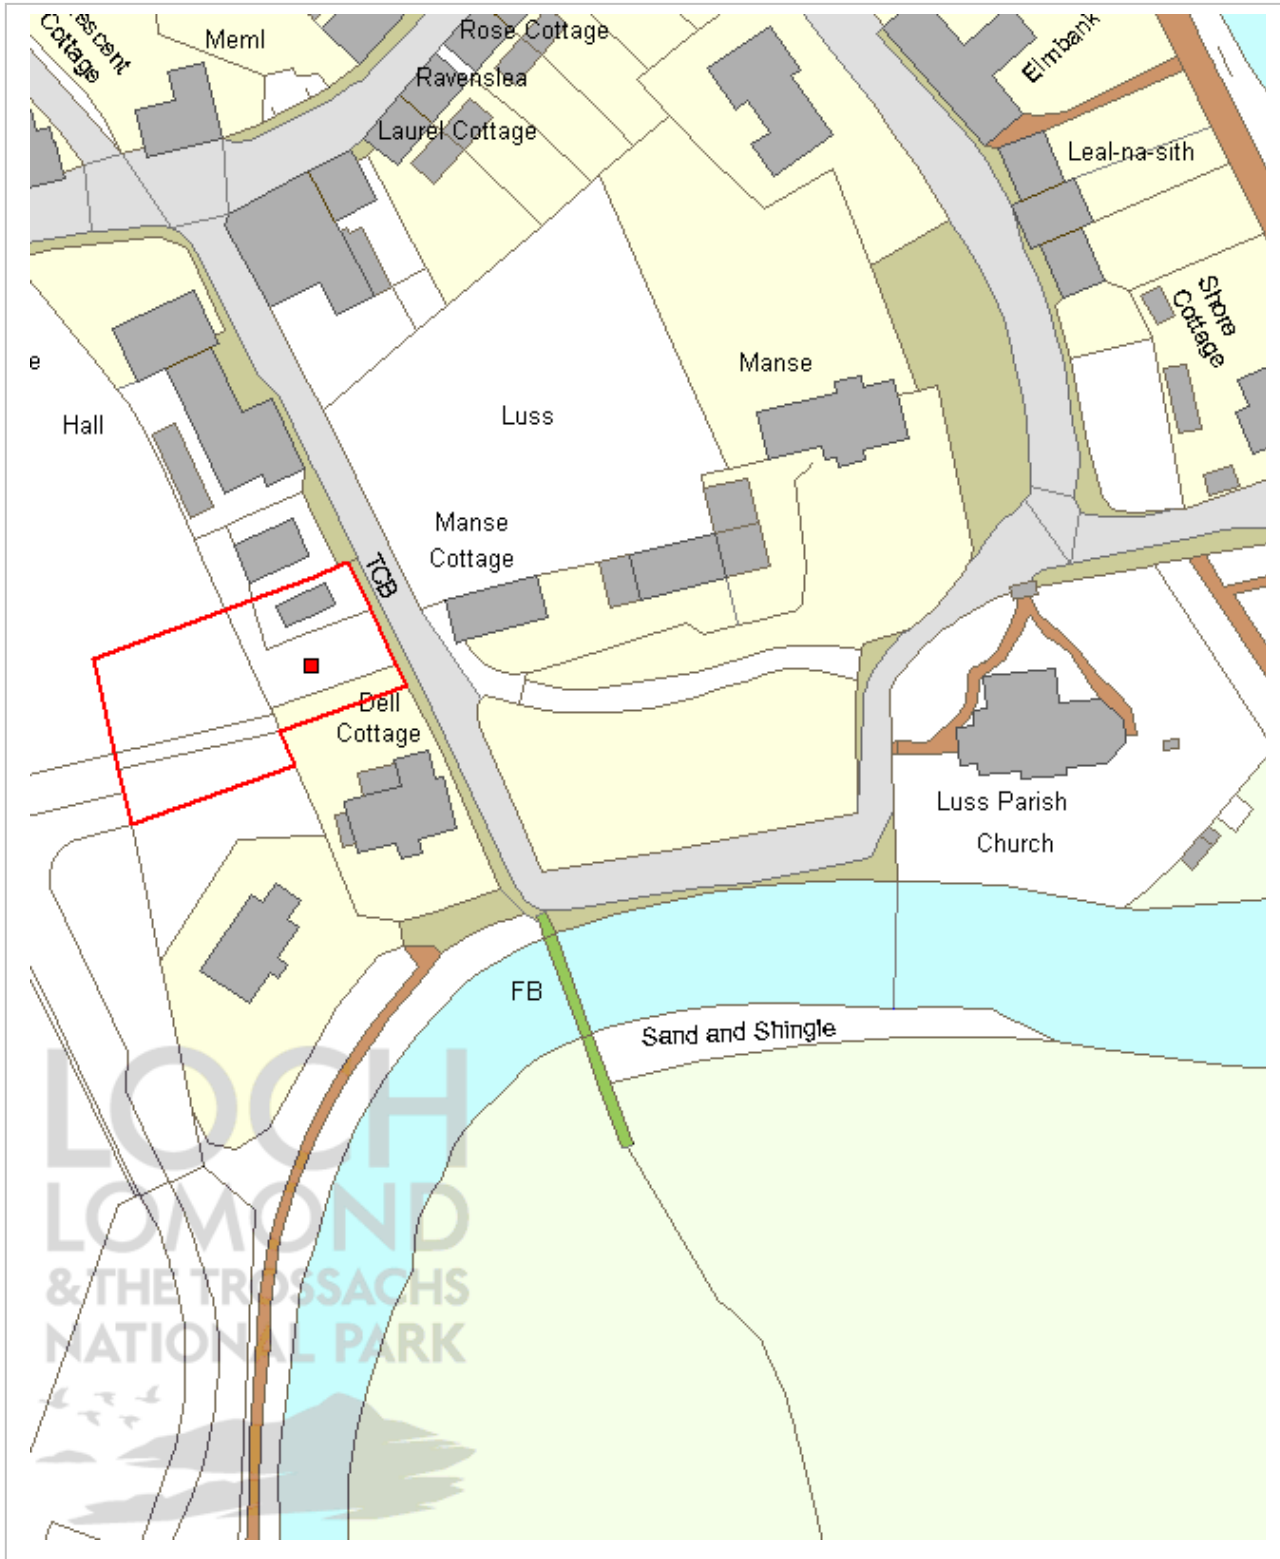

Appendix 2 - Site Location Plan

Old Telephone Exchange, Church Road, Luss  
2013/0302/CON

Reproduced by permission of Ordnance Survey on behalf of HMSO. © Crown copyright and database right March 2014. All rights reserved. Ordnance Survey Licence number 1000318883. This map was produced by LLTNPA for the Planning Committee Meeting to show the location of the site as referenced above. The representation of features or boundaries in which LLTNPA or others have an interest does not necessarily imply their true positions. For further information please contact the appropriate authority