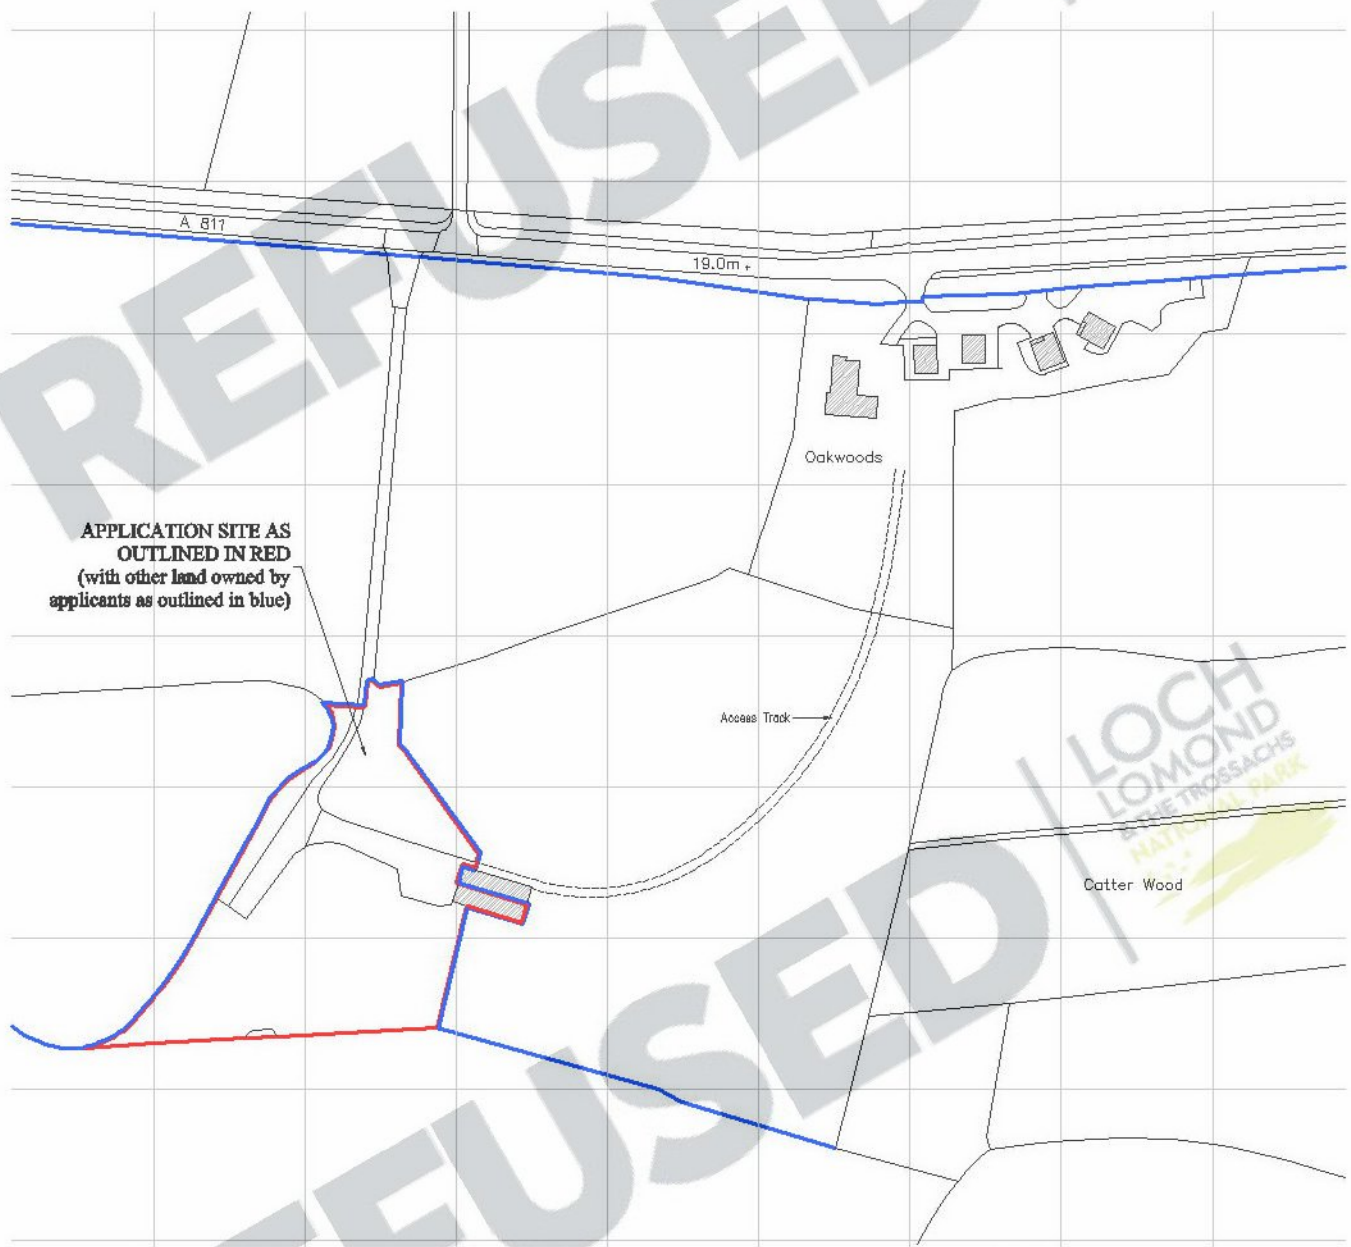

69 GLASGOW ROAD
DUMBARTON
G82 1RE

TEL 01389 733033
FAX 01389 733133

ALL SIZES TO BE CHECKED ON SITE

DRAWN	REF No	DRG No	REV No
22/03/15	15.05.07	Loc.	-

THE
HAY LOUGH DAVIS
PARTNERSHIP

CLIENT	Jamie & Ingeborg Martin
LOCATION	Oakwoods Farm, Croftamie, G63 0EX
PROJECT	New House
TITLE	Location Plan
SCALE	1:1250

APPLICATION SITE AS
OUTLINED IN RED
(with other land owned by
applicants as outlined in blue)

Ordnance Survey (c) Crown Copyright 2015. All rights reserved. Licence number 100022432

LOCATION PLAN 1:1250