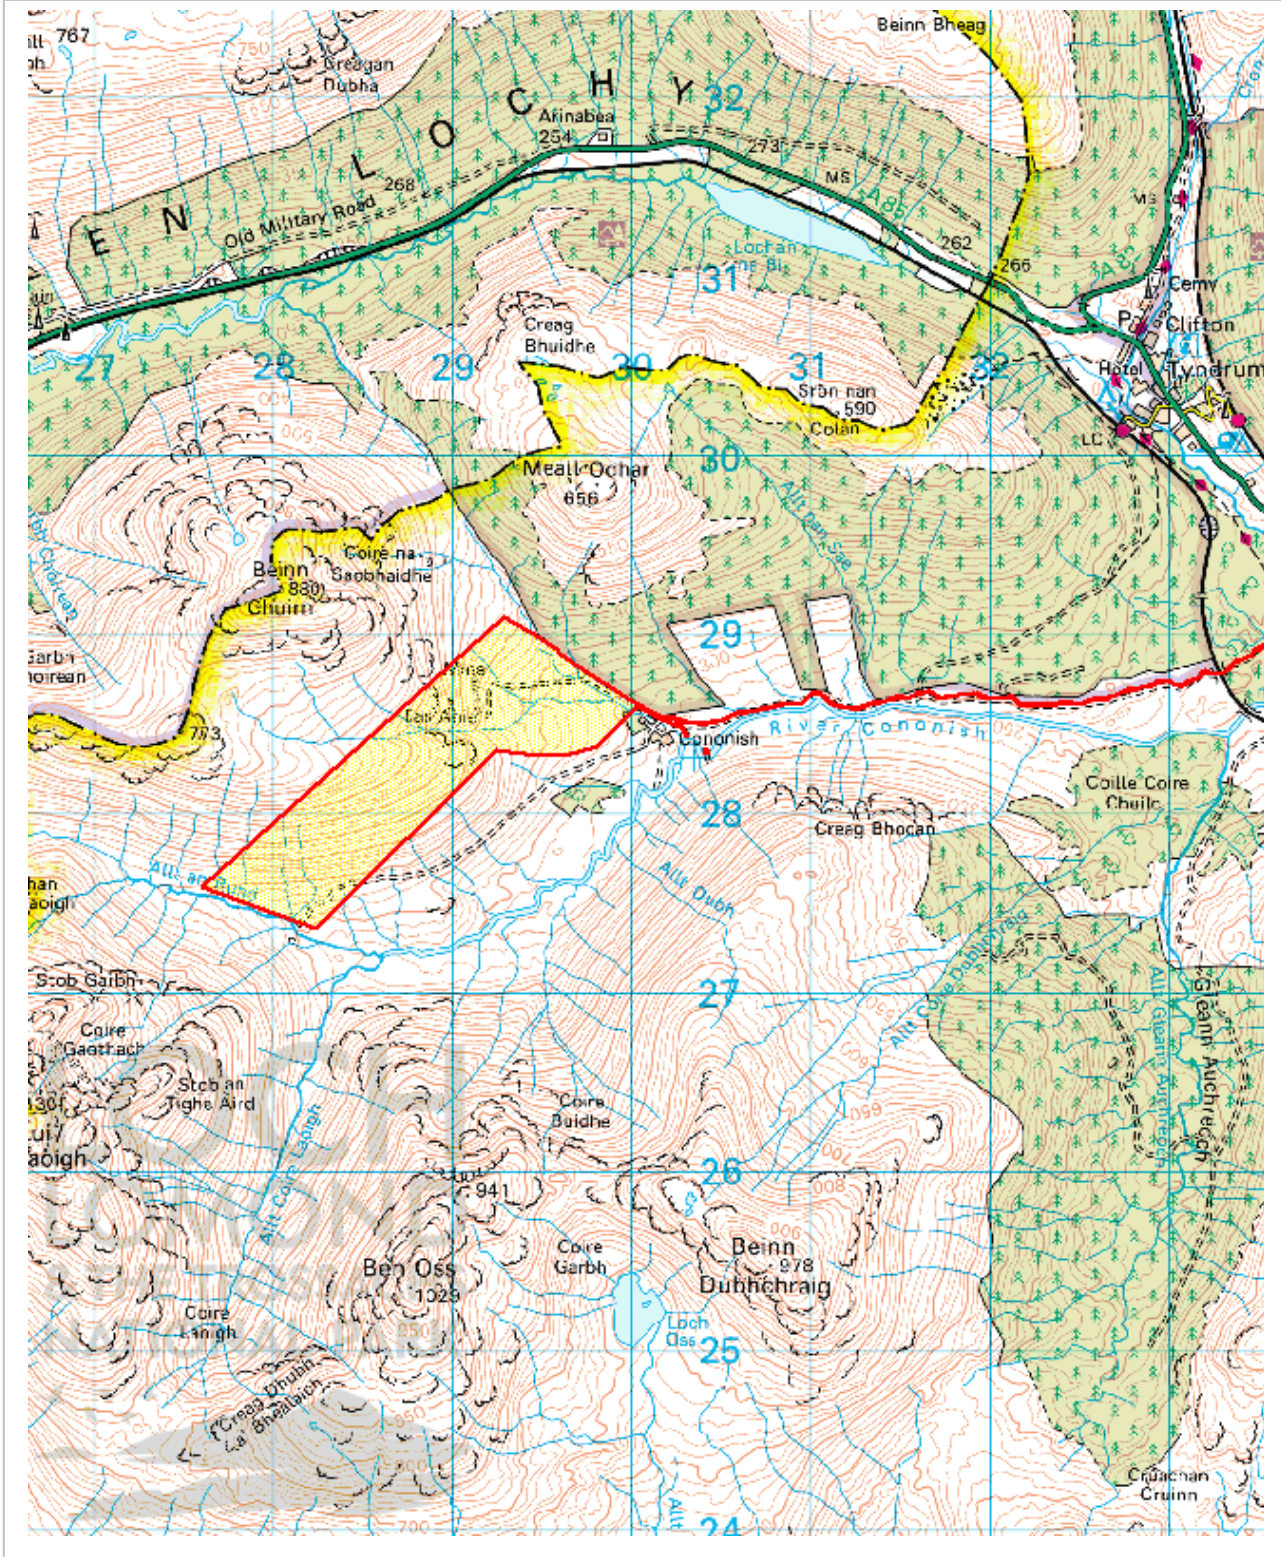

Appendix 1 - Site Location Plan

Minerals, Cononish Road, Tyndrum

2014/0285/DET

Reproduced by permission of Ordnance Survey on behalf of HMSO. © Crown copyright and database right November 2014. All rights reserved. Ordnance Survey Licence number 100031883. This map was produced by LLTNPA for the Planning Committee Meeting to show the location of the site as referenced above. The representation of features or boundaries in which LLTNPA or others have an interest does not necessarily imply their true positions. For further information please contact the appropriate authority