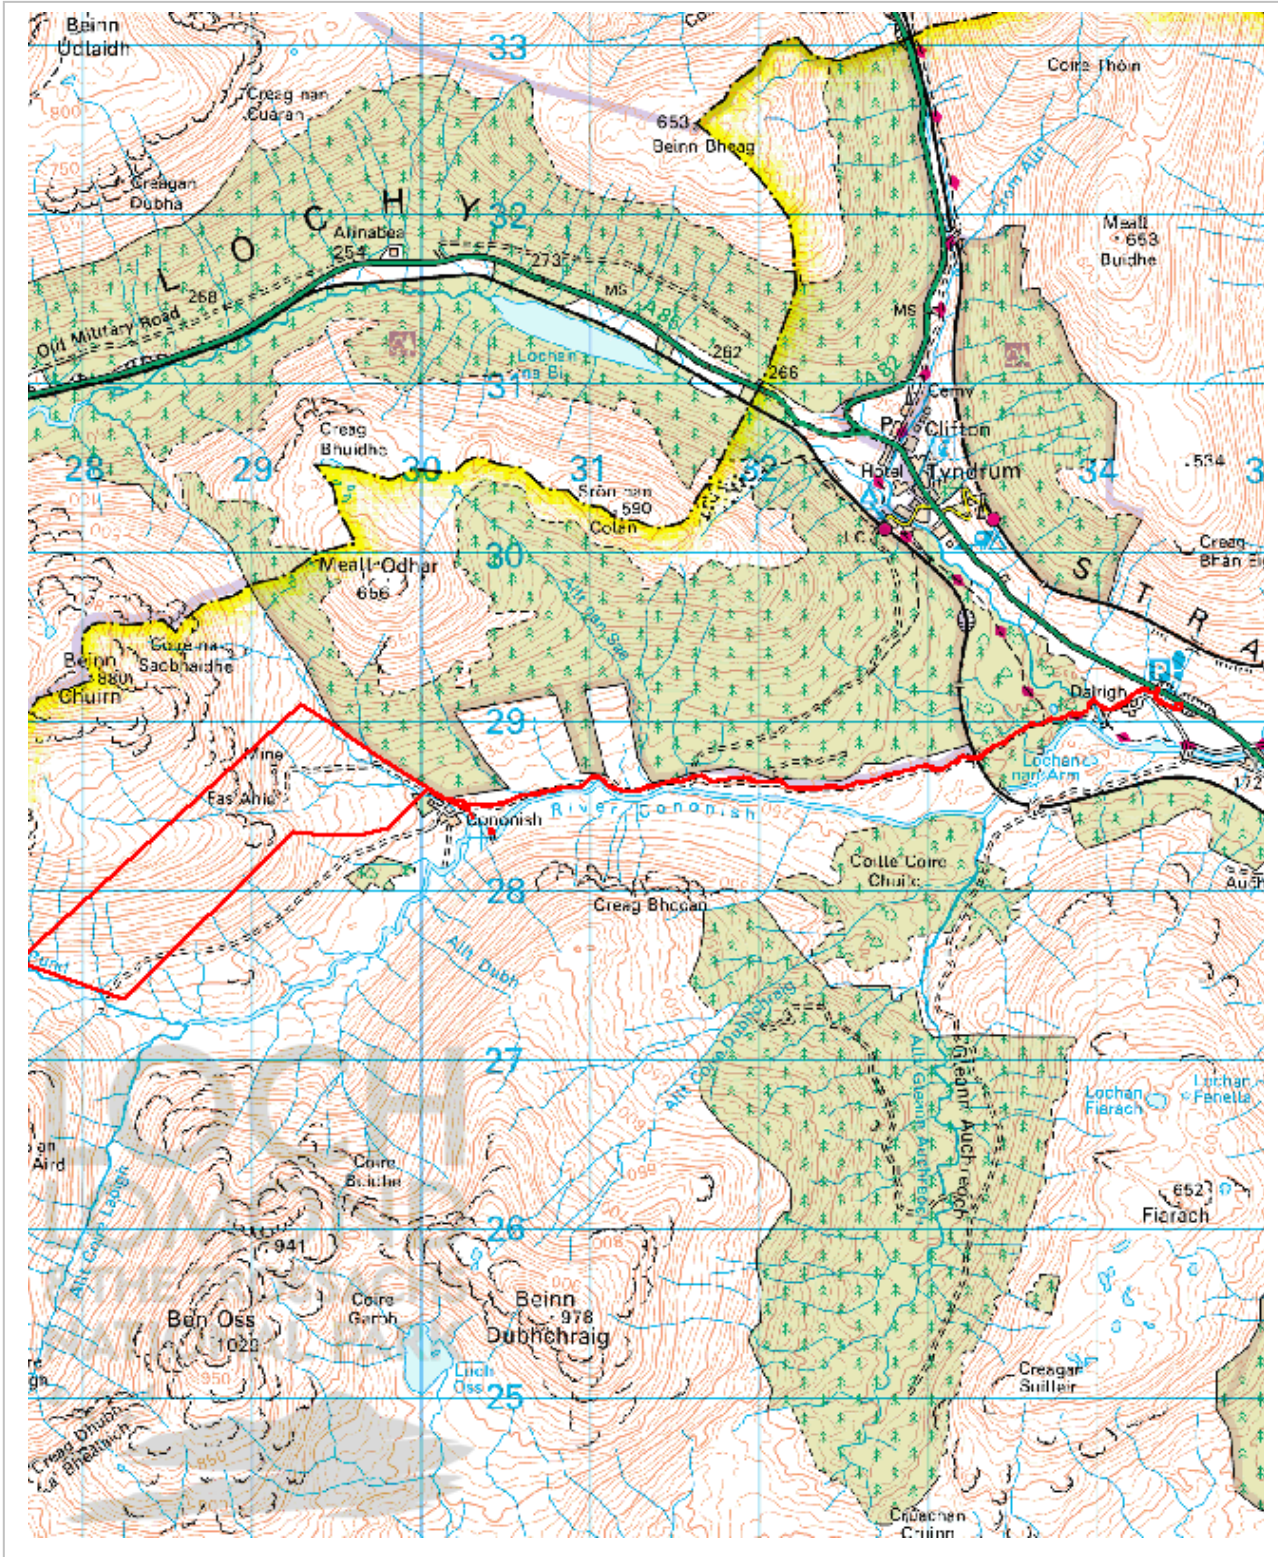

Appendix 3 - Site Location Plan

Minerals, Cononish Road, Tyndrum

2014/0285/DET

Reproduced by permission of Ordnance Survey on behalf of HMSO. © Crown copyright and database right December 2014. All rights reserved. Ordnance Survey Licence number 100031883. This map was produced by LLTNPA for the Planning Committee Meeting to show the location of the site as referenced above. The representation of features or boundaries in which LLTNPA or others have an interest does not necessarily imply their true positions. For further information please contact the appropriate authority