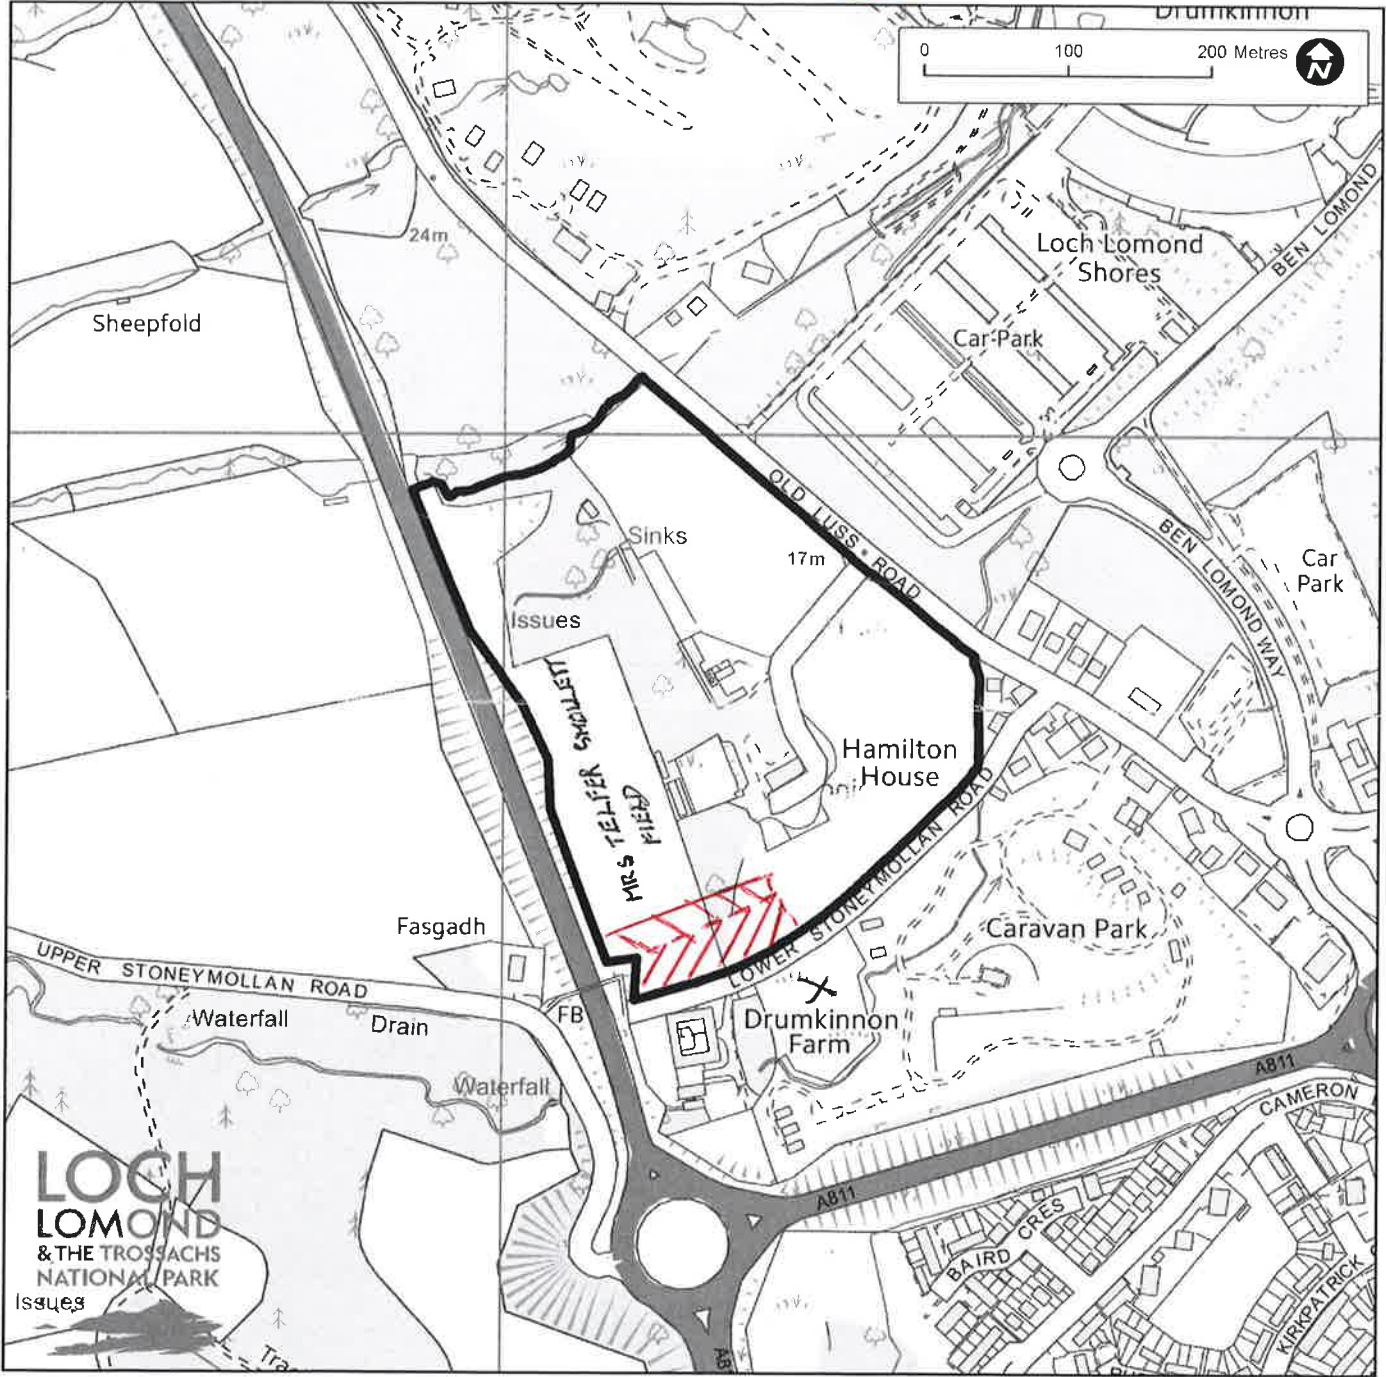

LOCH LOMOND AND THE TROSSACHS NATIONAL PARK
26 MAY 2015
HEADQUARTERS

Balloch VE4

 Boundary of allocated site

© Crown copyright and database rights 2015. Ordnance Survey 100031883.
This map was produced by LLTNPA to show the boundary of the pLDP allocated site as referenced above. The representation of features or boundaries in which LLTNPA or others have an interest does not necessarily imply their true positions. For further information please contact the appropriate authority