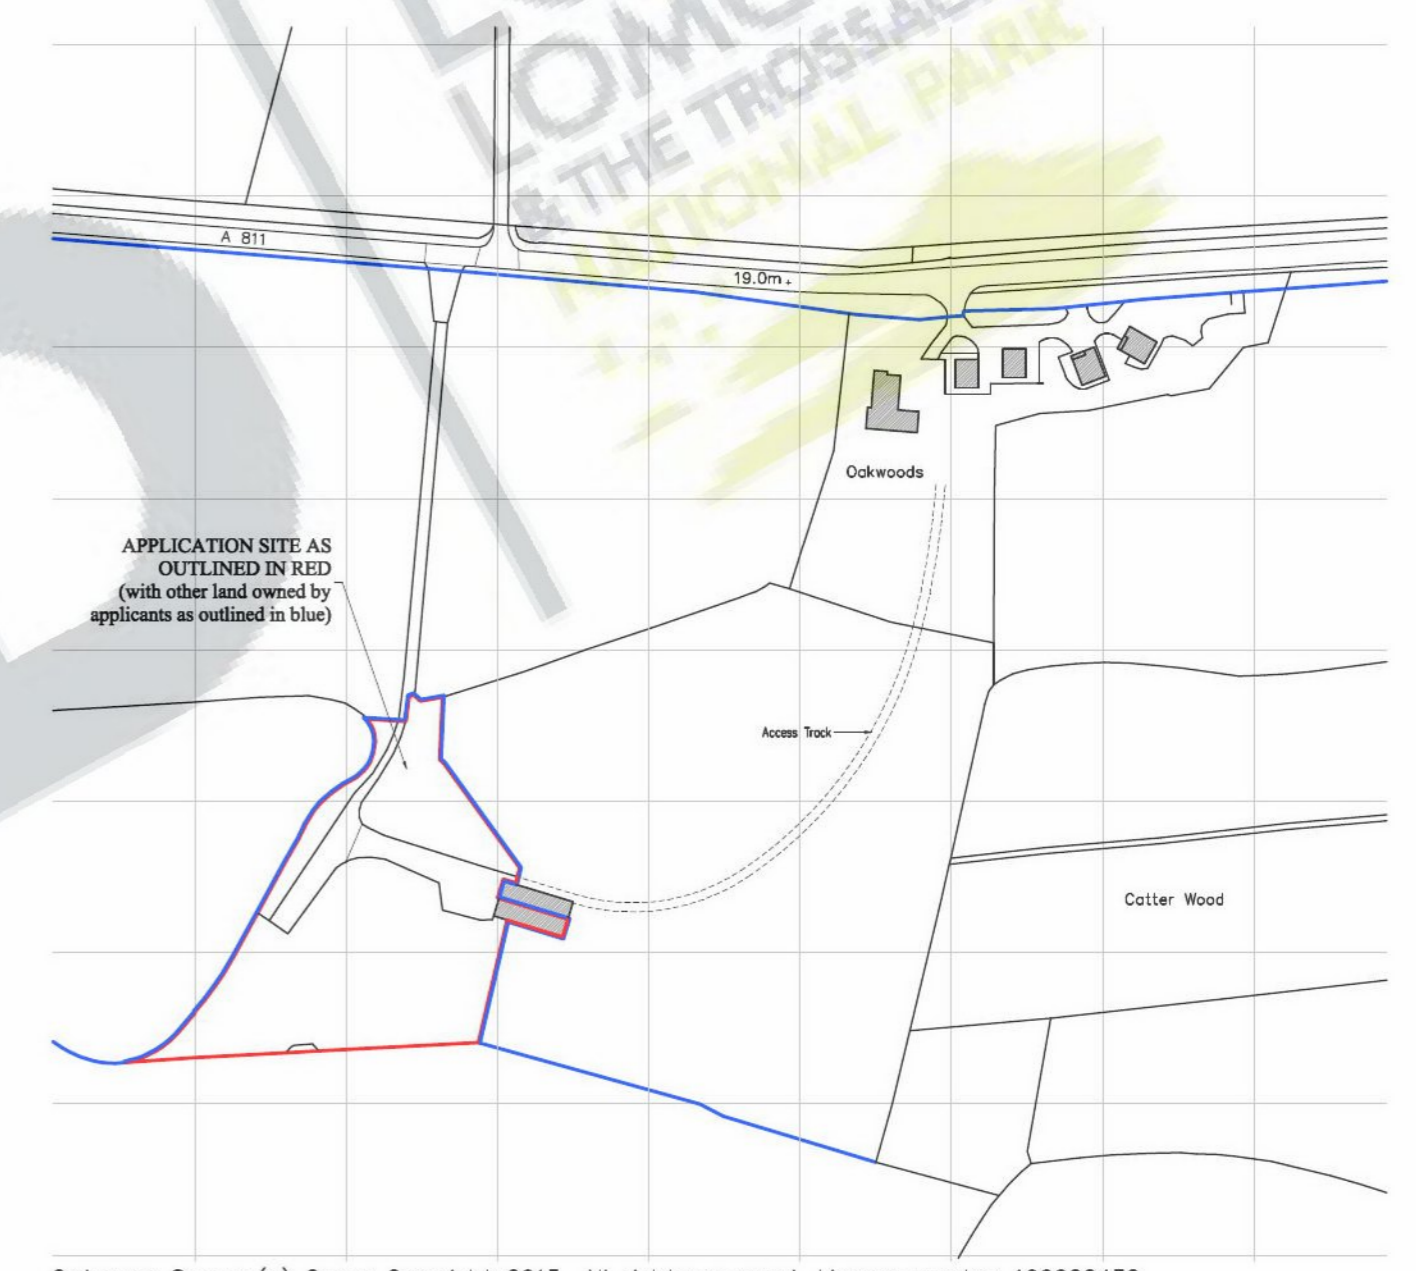

OAKWOODS FARM, CROFTAMIE

SITE PLAN 1:500

Ordnance Survey (c) Crown Copyright 2015. All rights reserved. Licence number 100022432

LOCATION PLAN 1:1250

69 GLASGOW ROAD
DUMBARTON
G82 1RE
TEL 01389 733033
FAX 01389 733133
ALL SIZES TO BE CHECKED ON SITE
DRAWN 16/12/15 REF No 15.05.07 DRG No 01 REV No A

CLIENT Jamie & Ingeborg Martin
LOCATION Oakwoods Farm, Croftamie, G63 0EX
PROJECT New House
TITLE Location & Site Plans
SCALE As Shown