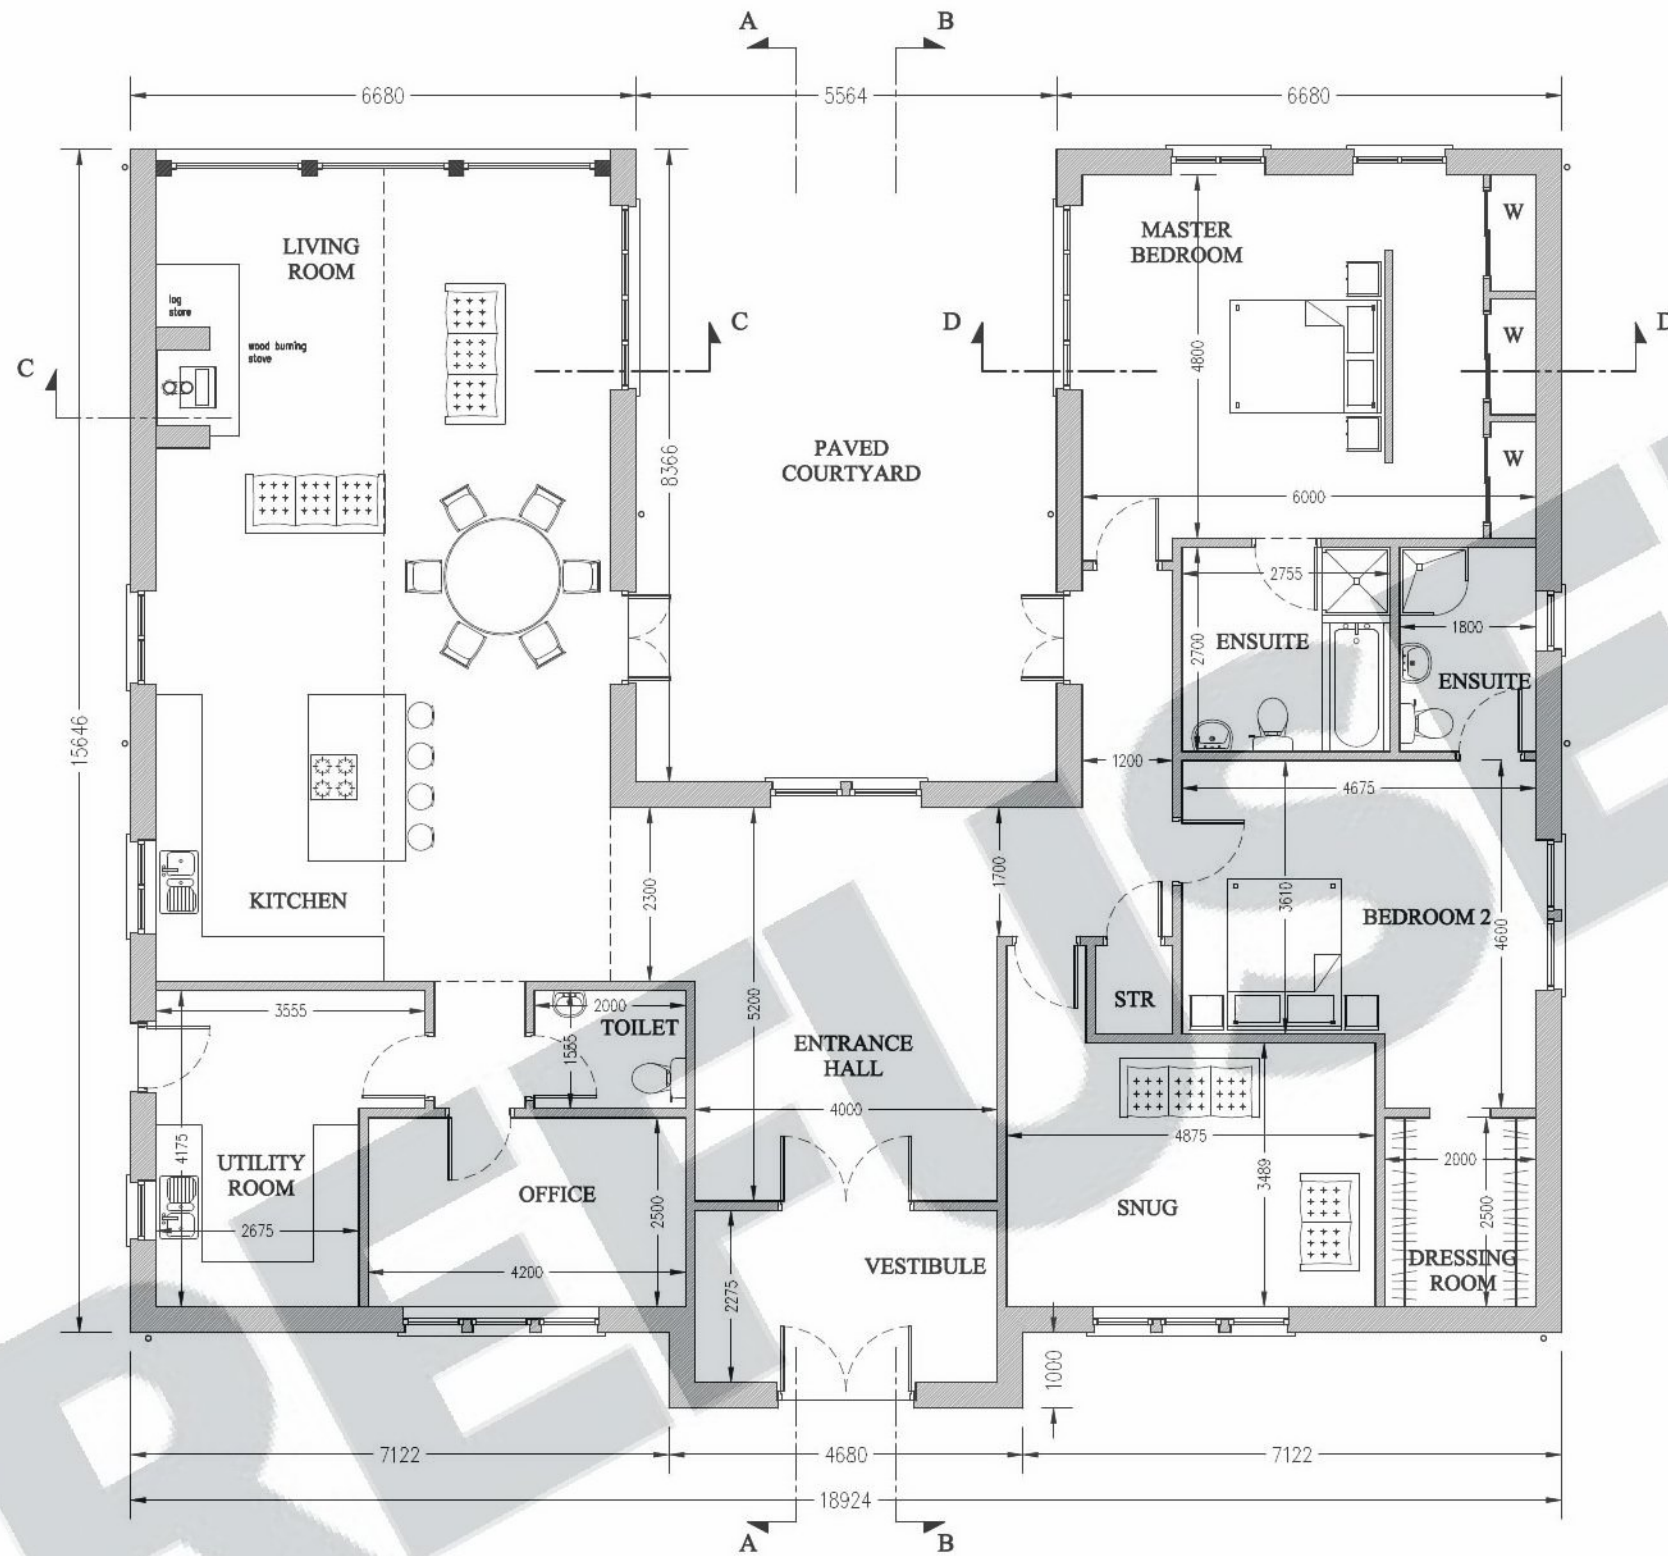

OAKWOODS FARM, CROFTAMIE

FLOOR PLAN 1:100

69 GLASGOW ROAD
DUMBARTON
G82 1RE

TEL 01389 733033
FAX 01389 733133

ALL SIZES TO BE CHECKED ON SITE

DRAWN	REF No	DRG No	REV No
25/11/15	15.05.07	02	C

THE
HAY LOUGH DAVIS
PARTNERSHIP

CLIENT	Jamie & Ingeborg Martin
LOCATION	Oakwoods Farm, Croftamie, G63 0EX
PROJECT	New House
TITLE	Floor Plan - As Proposed
SCALE	1:100