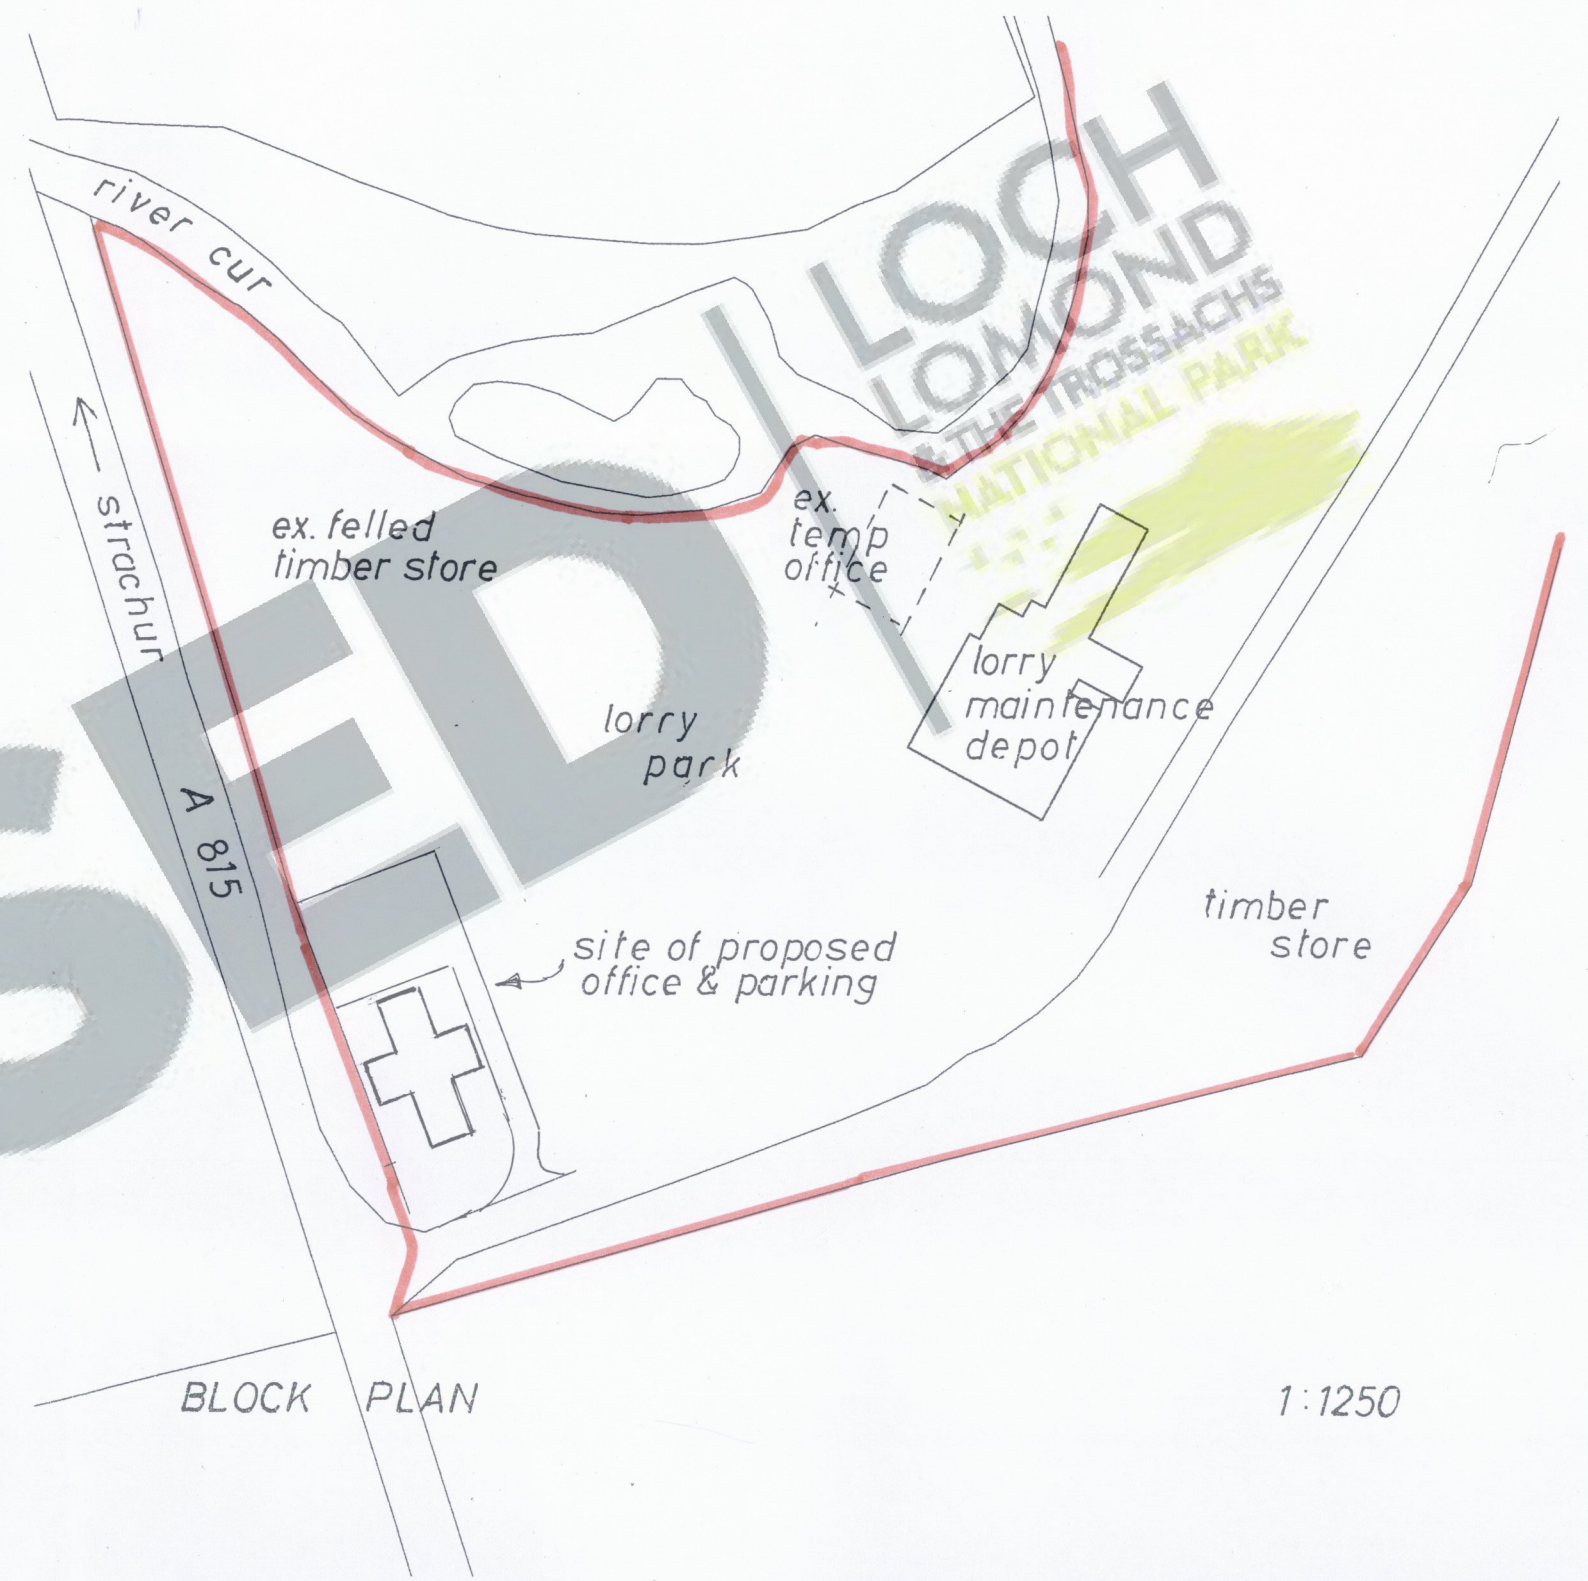

LOCATION PLAN

1:5000

BLOCK PLAN

1:1250

LOCH LOMOND AND THE TROSSACHS NATIONAL PARK
 20 FEB 2017
 HEADQUARTERS

| | |
|--|---------------|
| PROVISION OF NEW/REPLACEMENT OFFICE ACCOMODATION | at - |
| OLD STRACHUR SAWMILL, STRACHUR ARGYLL | for - |
| P MCKERRAL & CO CAMPBELTOWN | |
| LOCATION & BLOCK PLAN | |
| SCALES: AS NOTED | FEBRUARY 2017 |