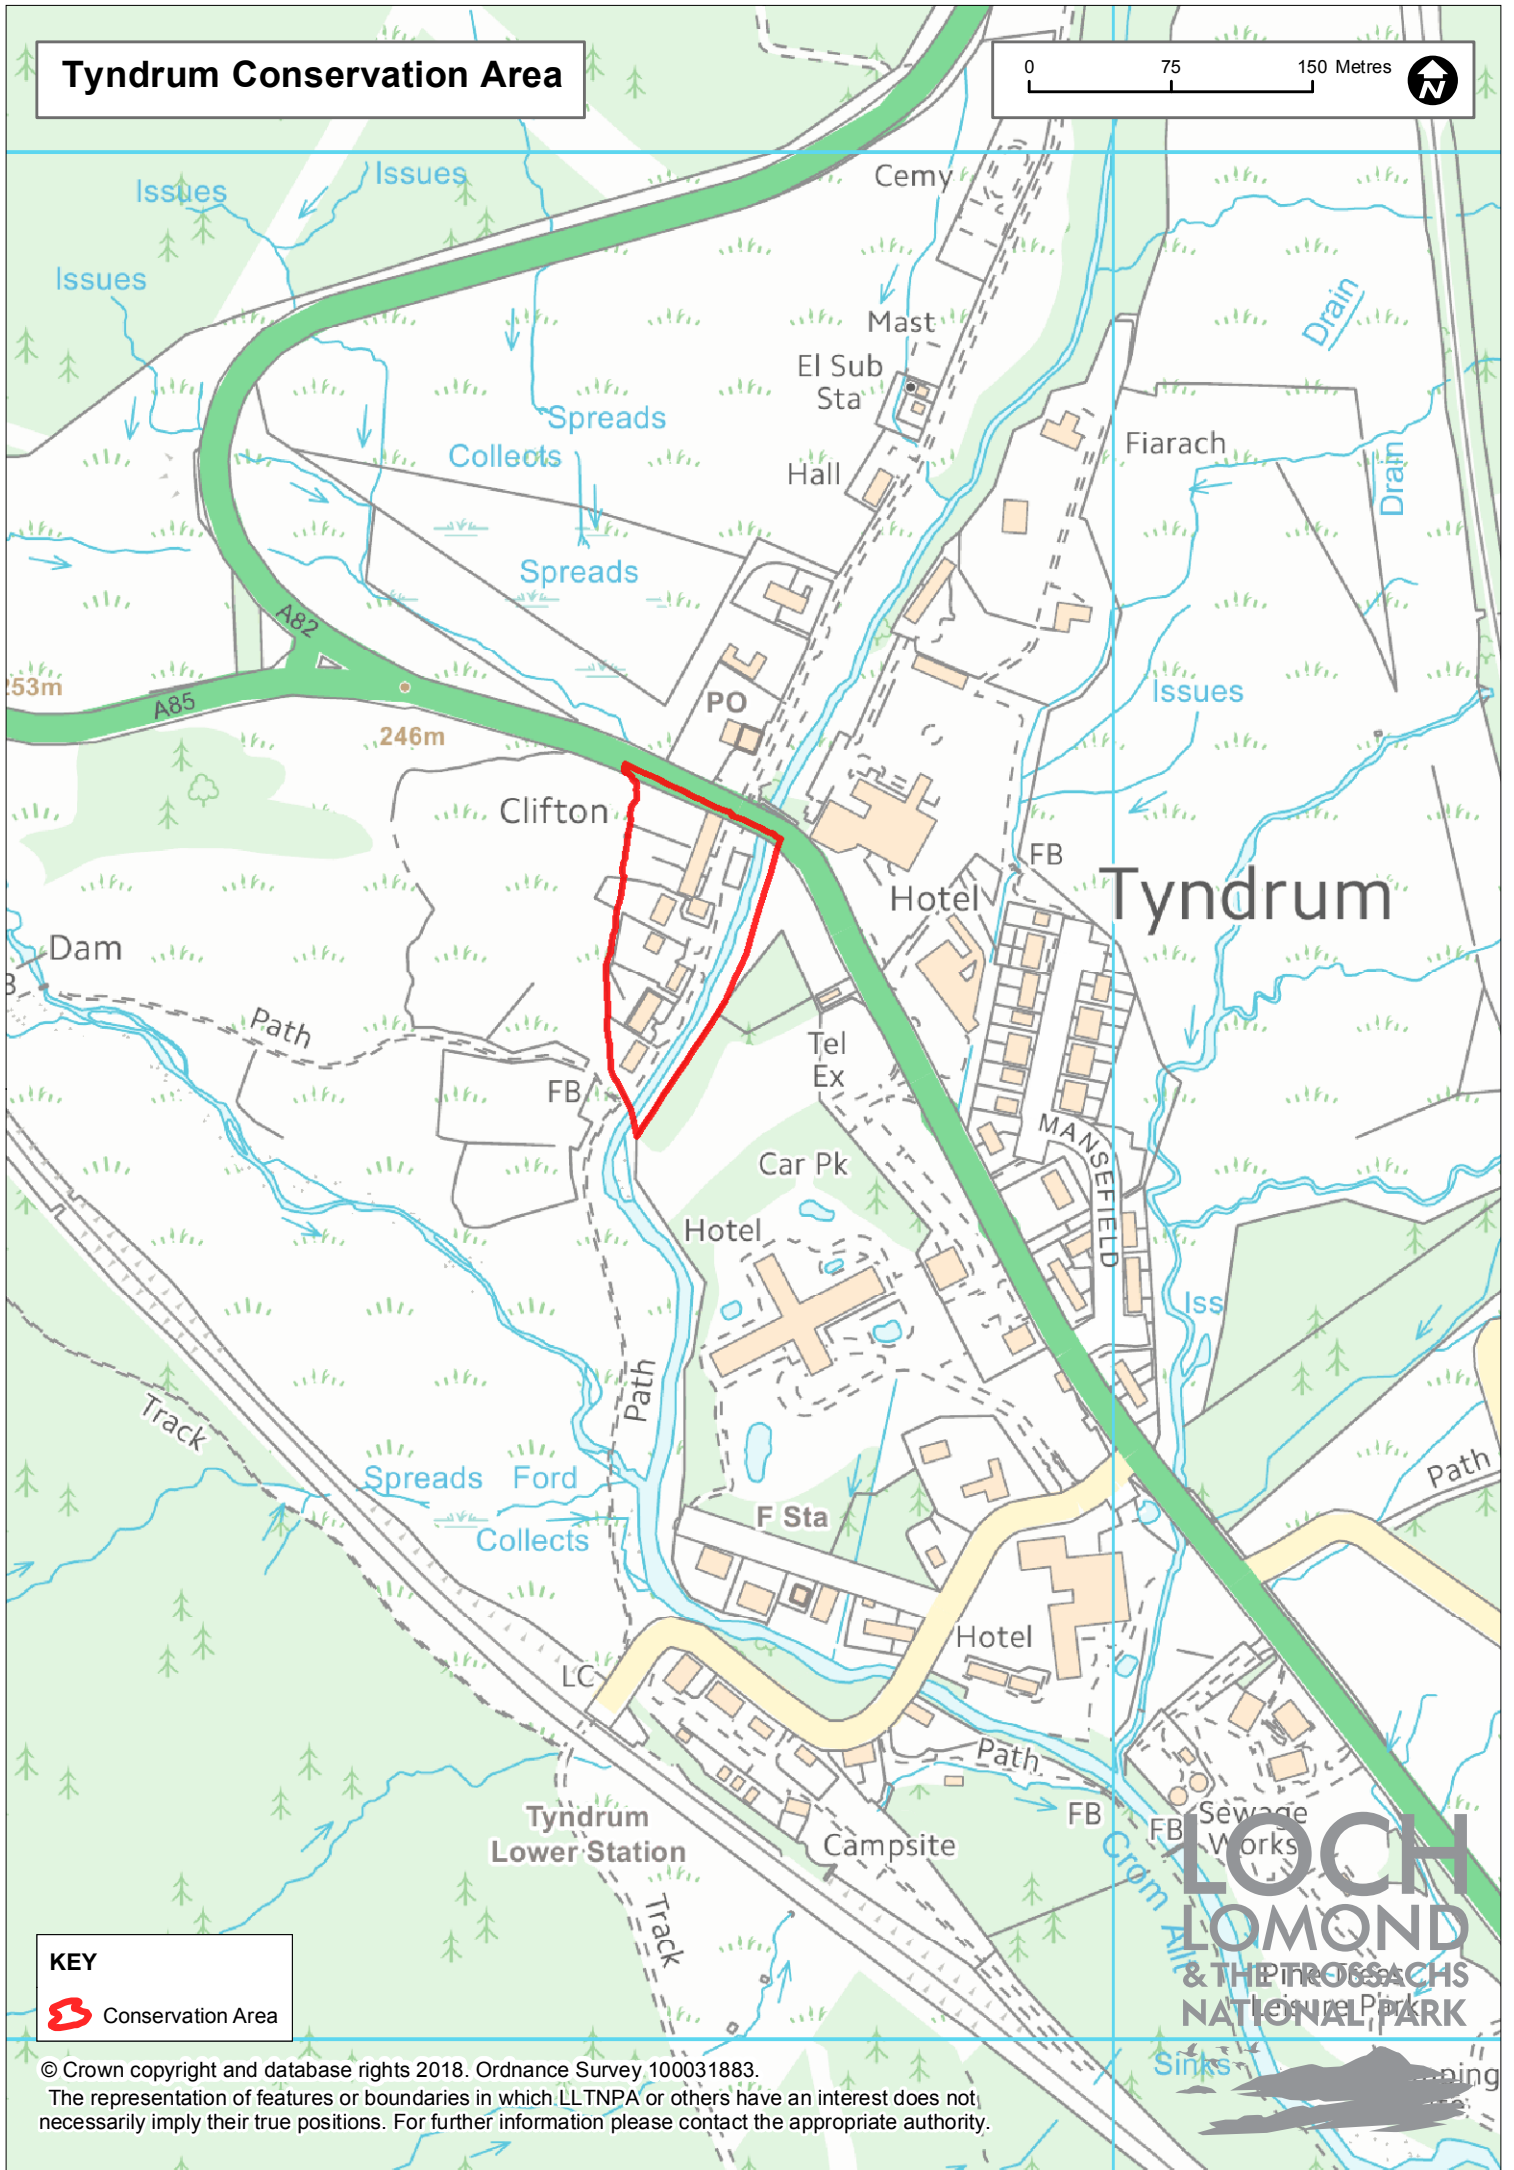

Tyndrum Conservation Area

KEY

 Conservation Area

© Crown copyright and database rights 2018. Ordnance Survey 100031883.
The representation of features or boundaries in which LLTNP or others have an interest does not necessarily imply their true positions. For further information please contact the appropriate authority.

LOCH LOMOND & THE TROSSACHS NATIONAL PARK