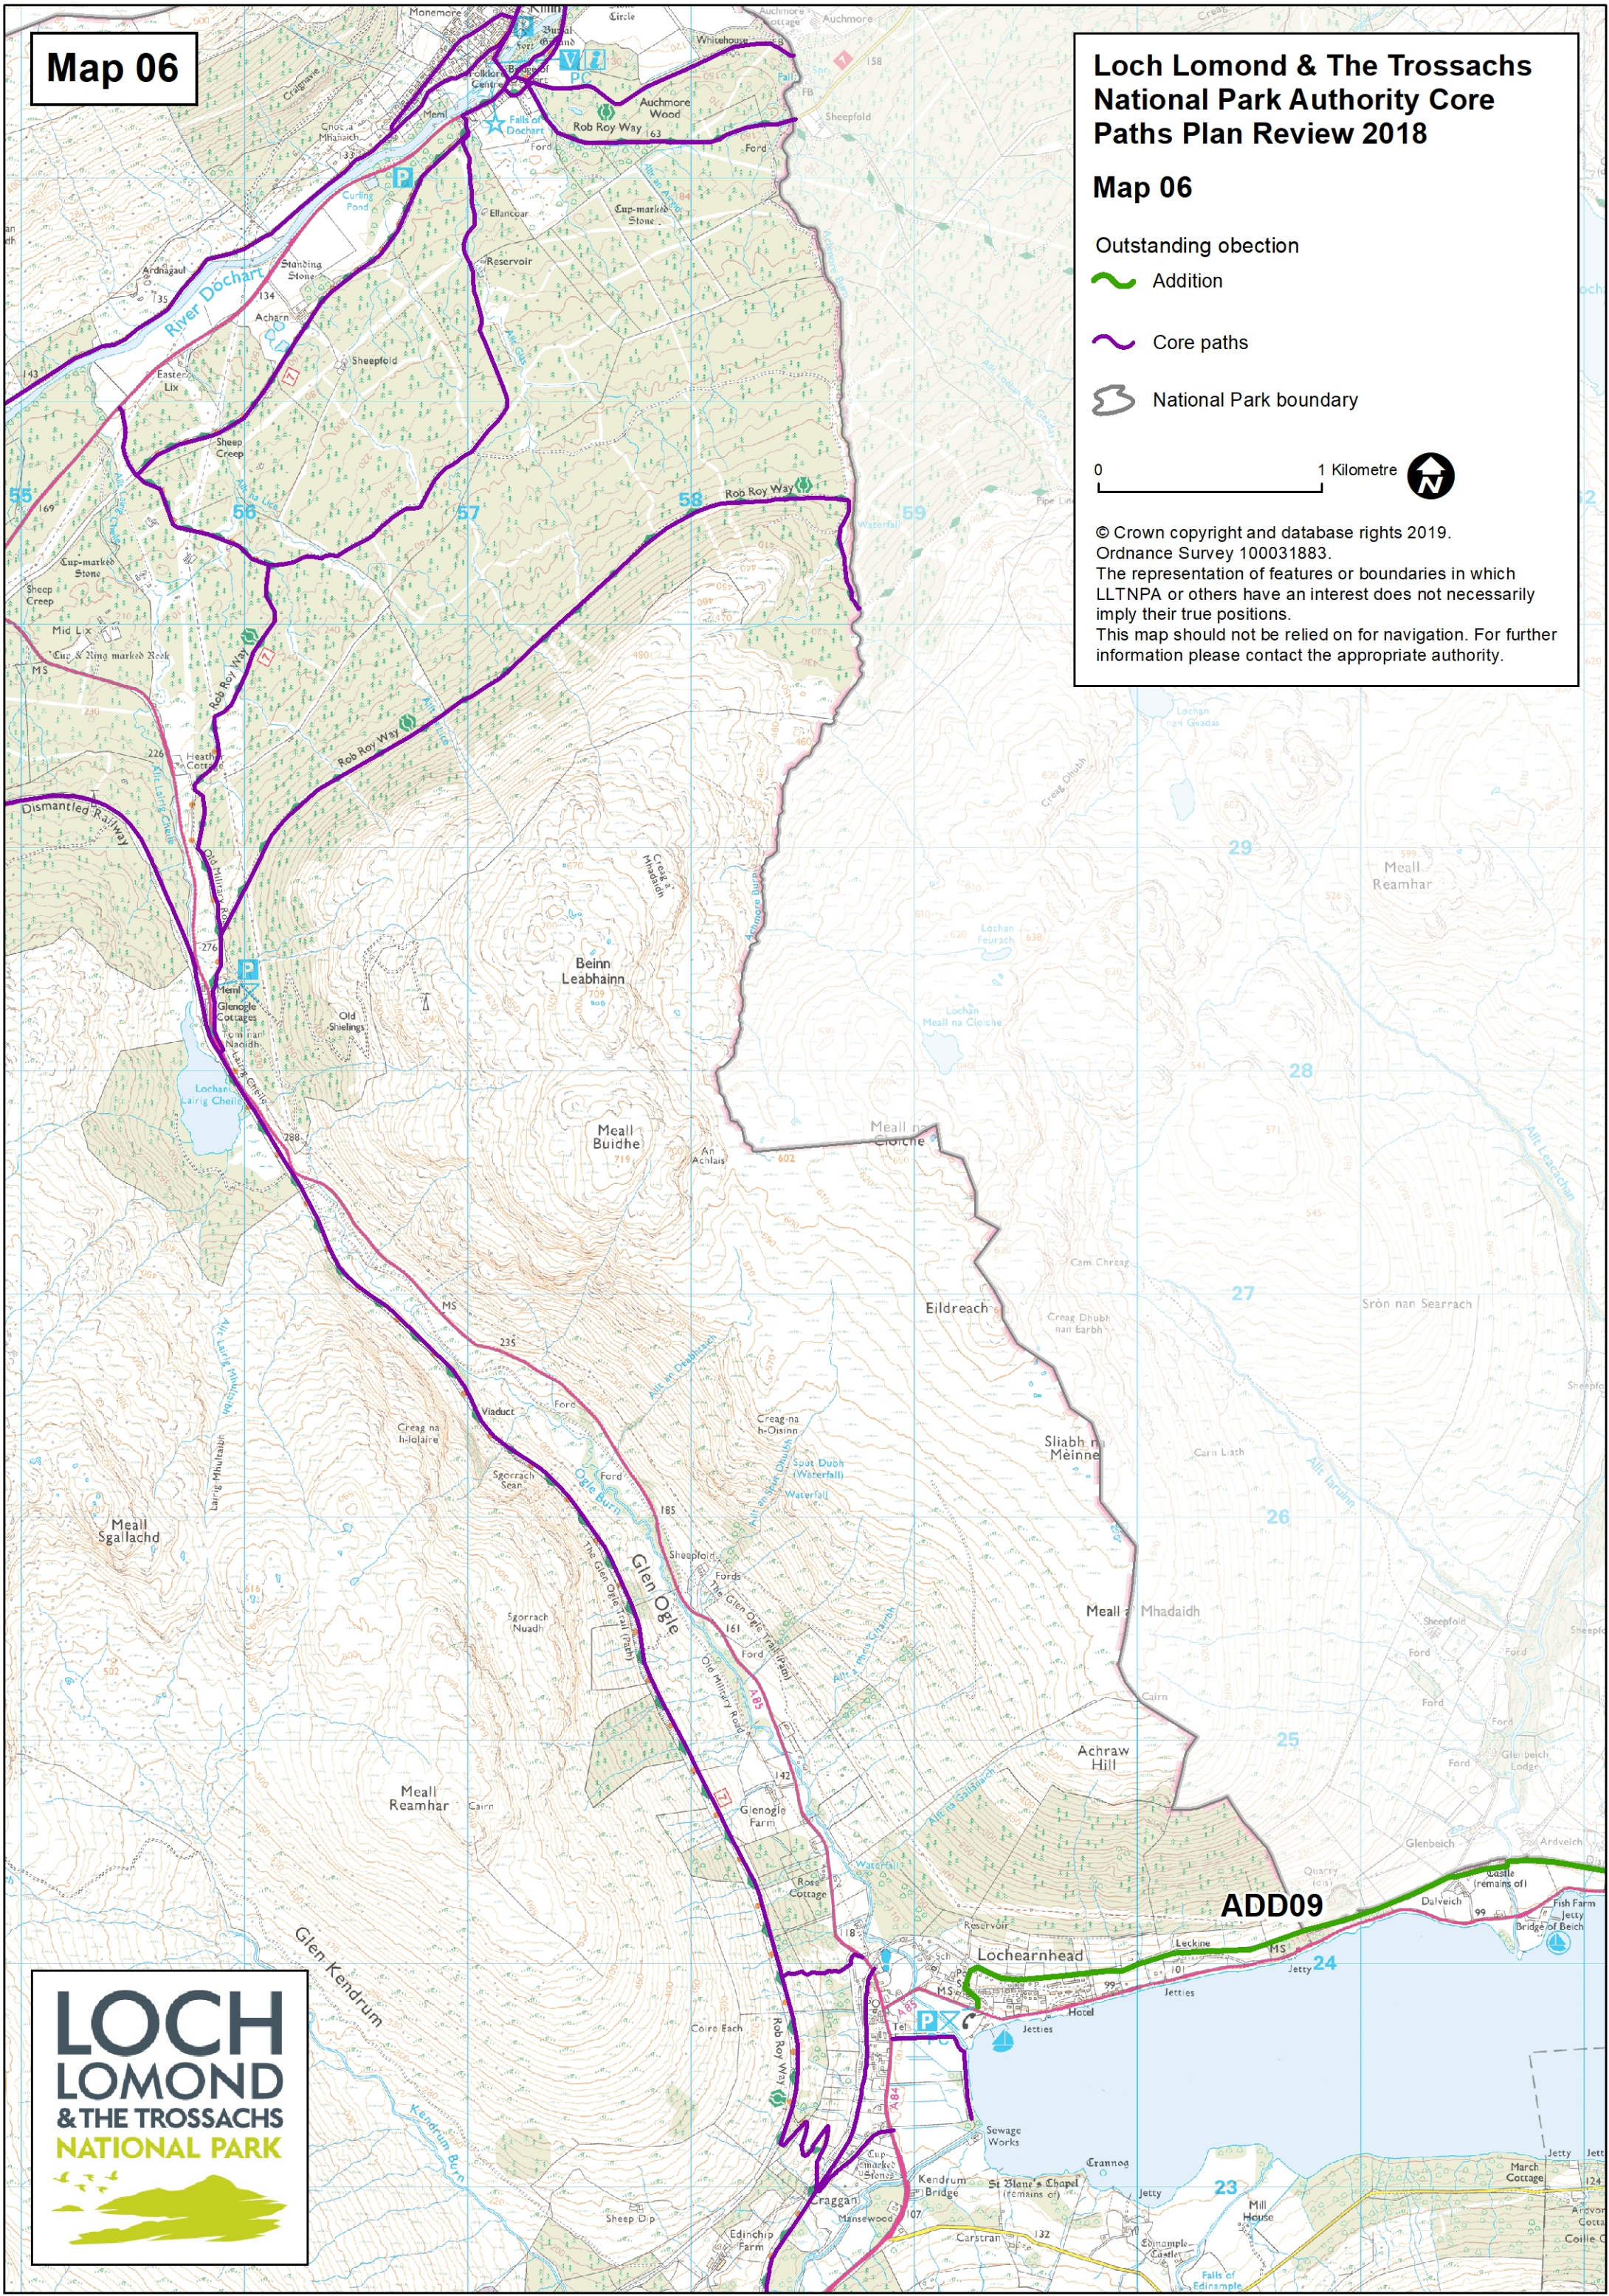

# Map 06

## Loch Lomond & The Trossachs National Park Authority Core Paths Plan Review 2018

### Map 06

Outstanding objection

 Addition

 Core paths

 National Park boundary

0 1 Kilometre 

© Crown copyright and database rights 2019.  
Ordnance Survey 100031883.  
The representation of features or boundaries in which LLTNP or others have an interest does not necessarily imply their true positions.  
This map should not be relied on for navigation. For further information please contact the appropriate authority.

# LOCH LOMOND & THE TROSSACHS NATIONAL PARK

**ADD09**