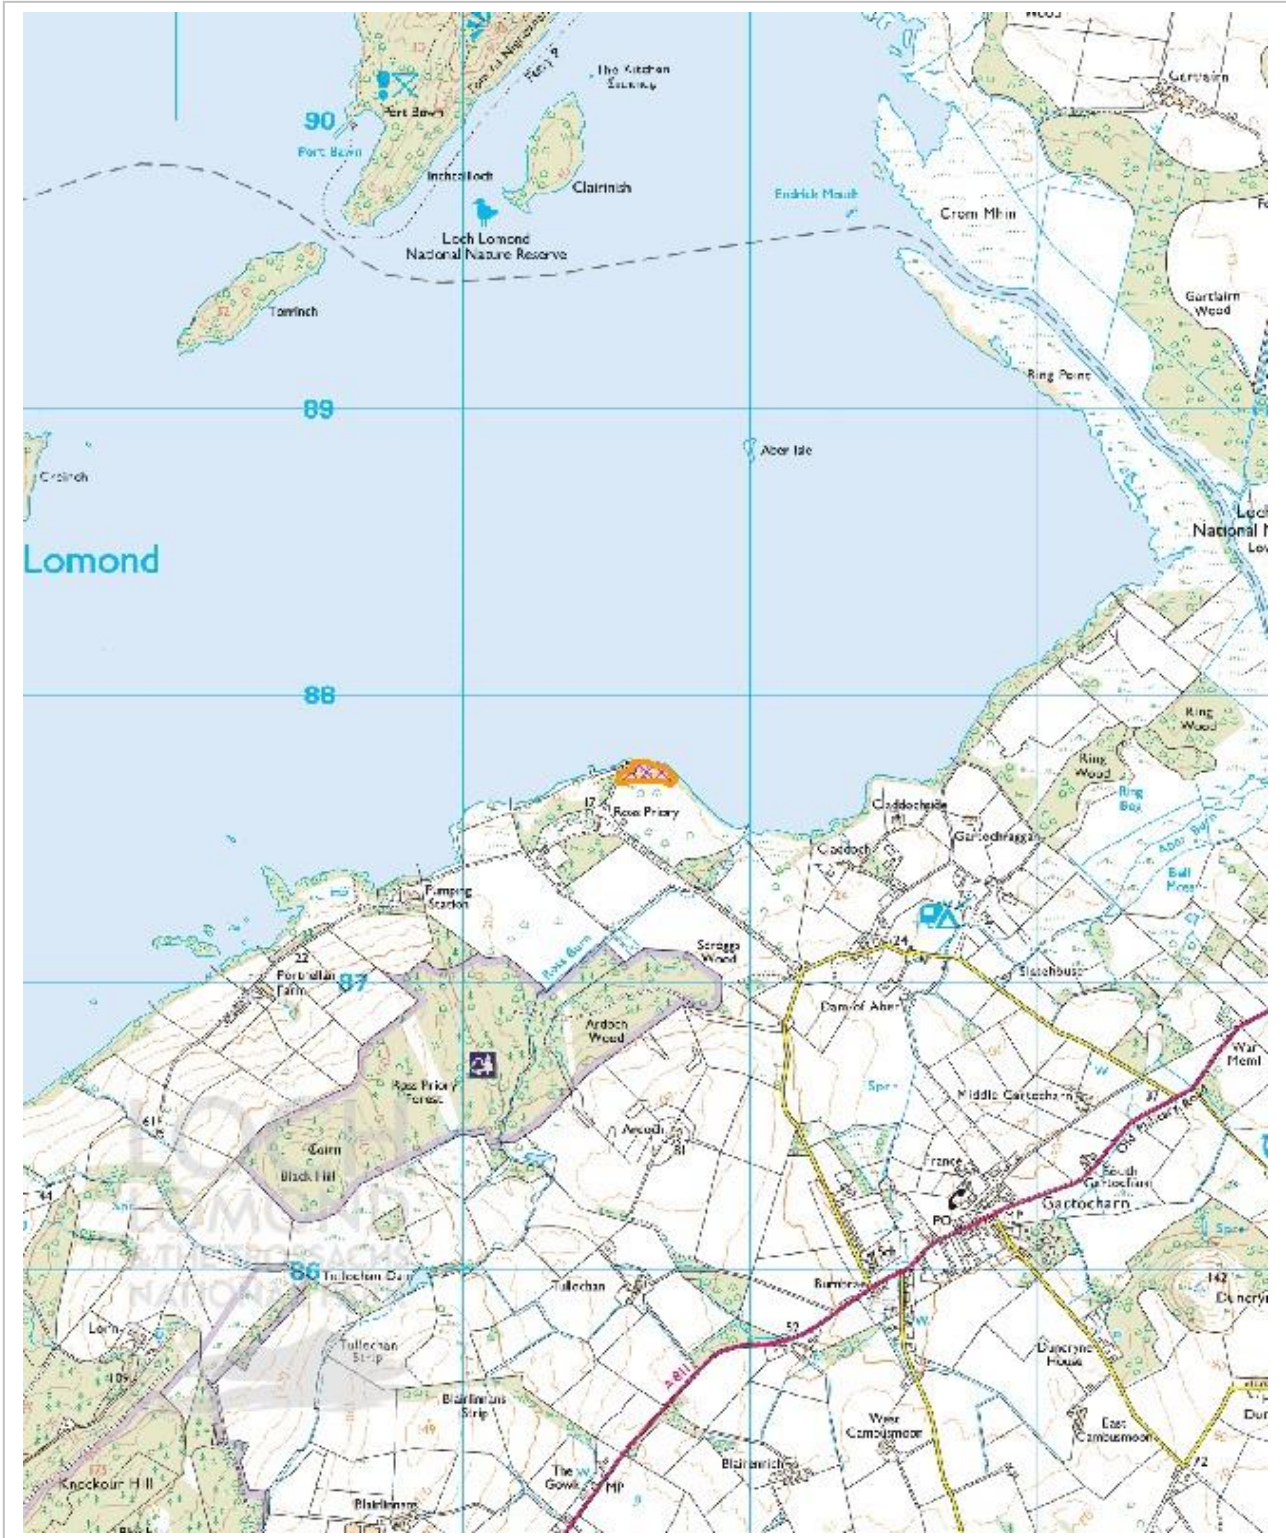

Appendix 4 - Site Location Plan

Land Adjacent To Ross Priory, Gartocharn, West Dunbartonshire

 2020/0055/DET

Reproduced by permission of Ordnance Survey on behalf of HMSO. © Crown copyright and database right November 2020. All rights reserved. Ordnance Survey Licence number 100031883. This map was produced by LLTNPA for the Planning Committee Meeting to show the location of the site as referenced above. The representation of features or boundaries in which LLTNPA or others have an interest does not necessarily imply their true positions. For further information please contact the appropriate authority