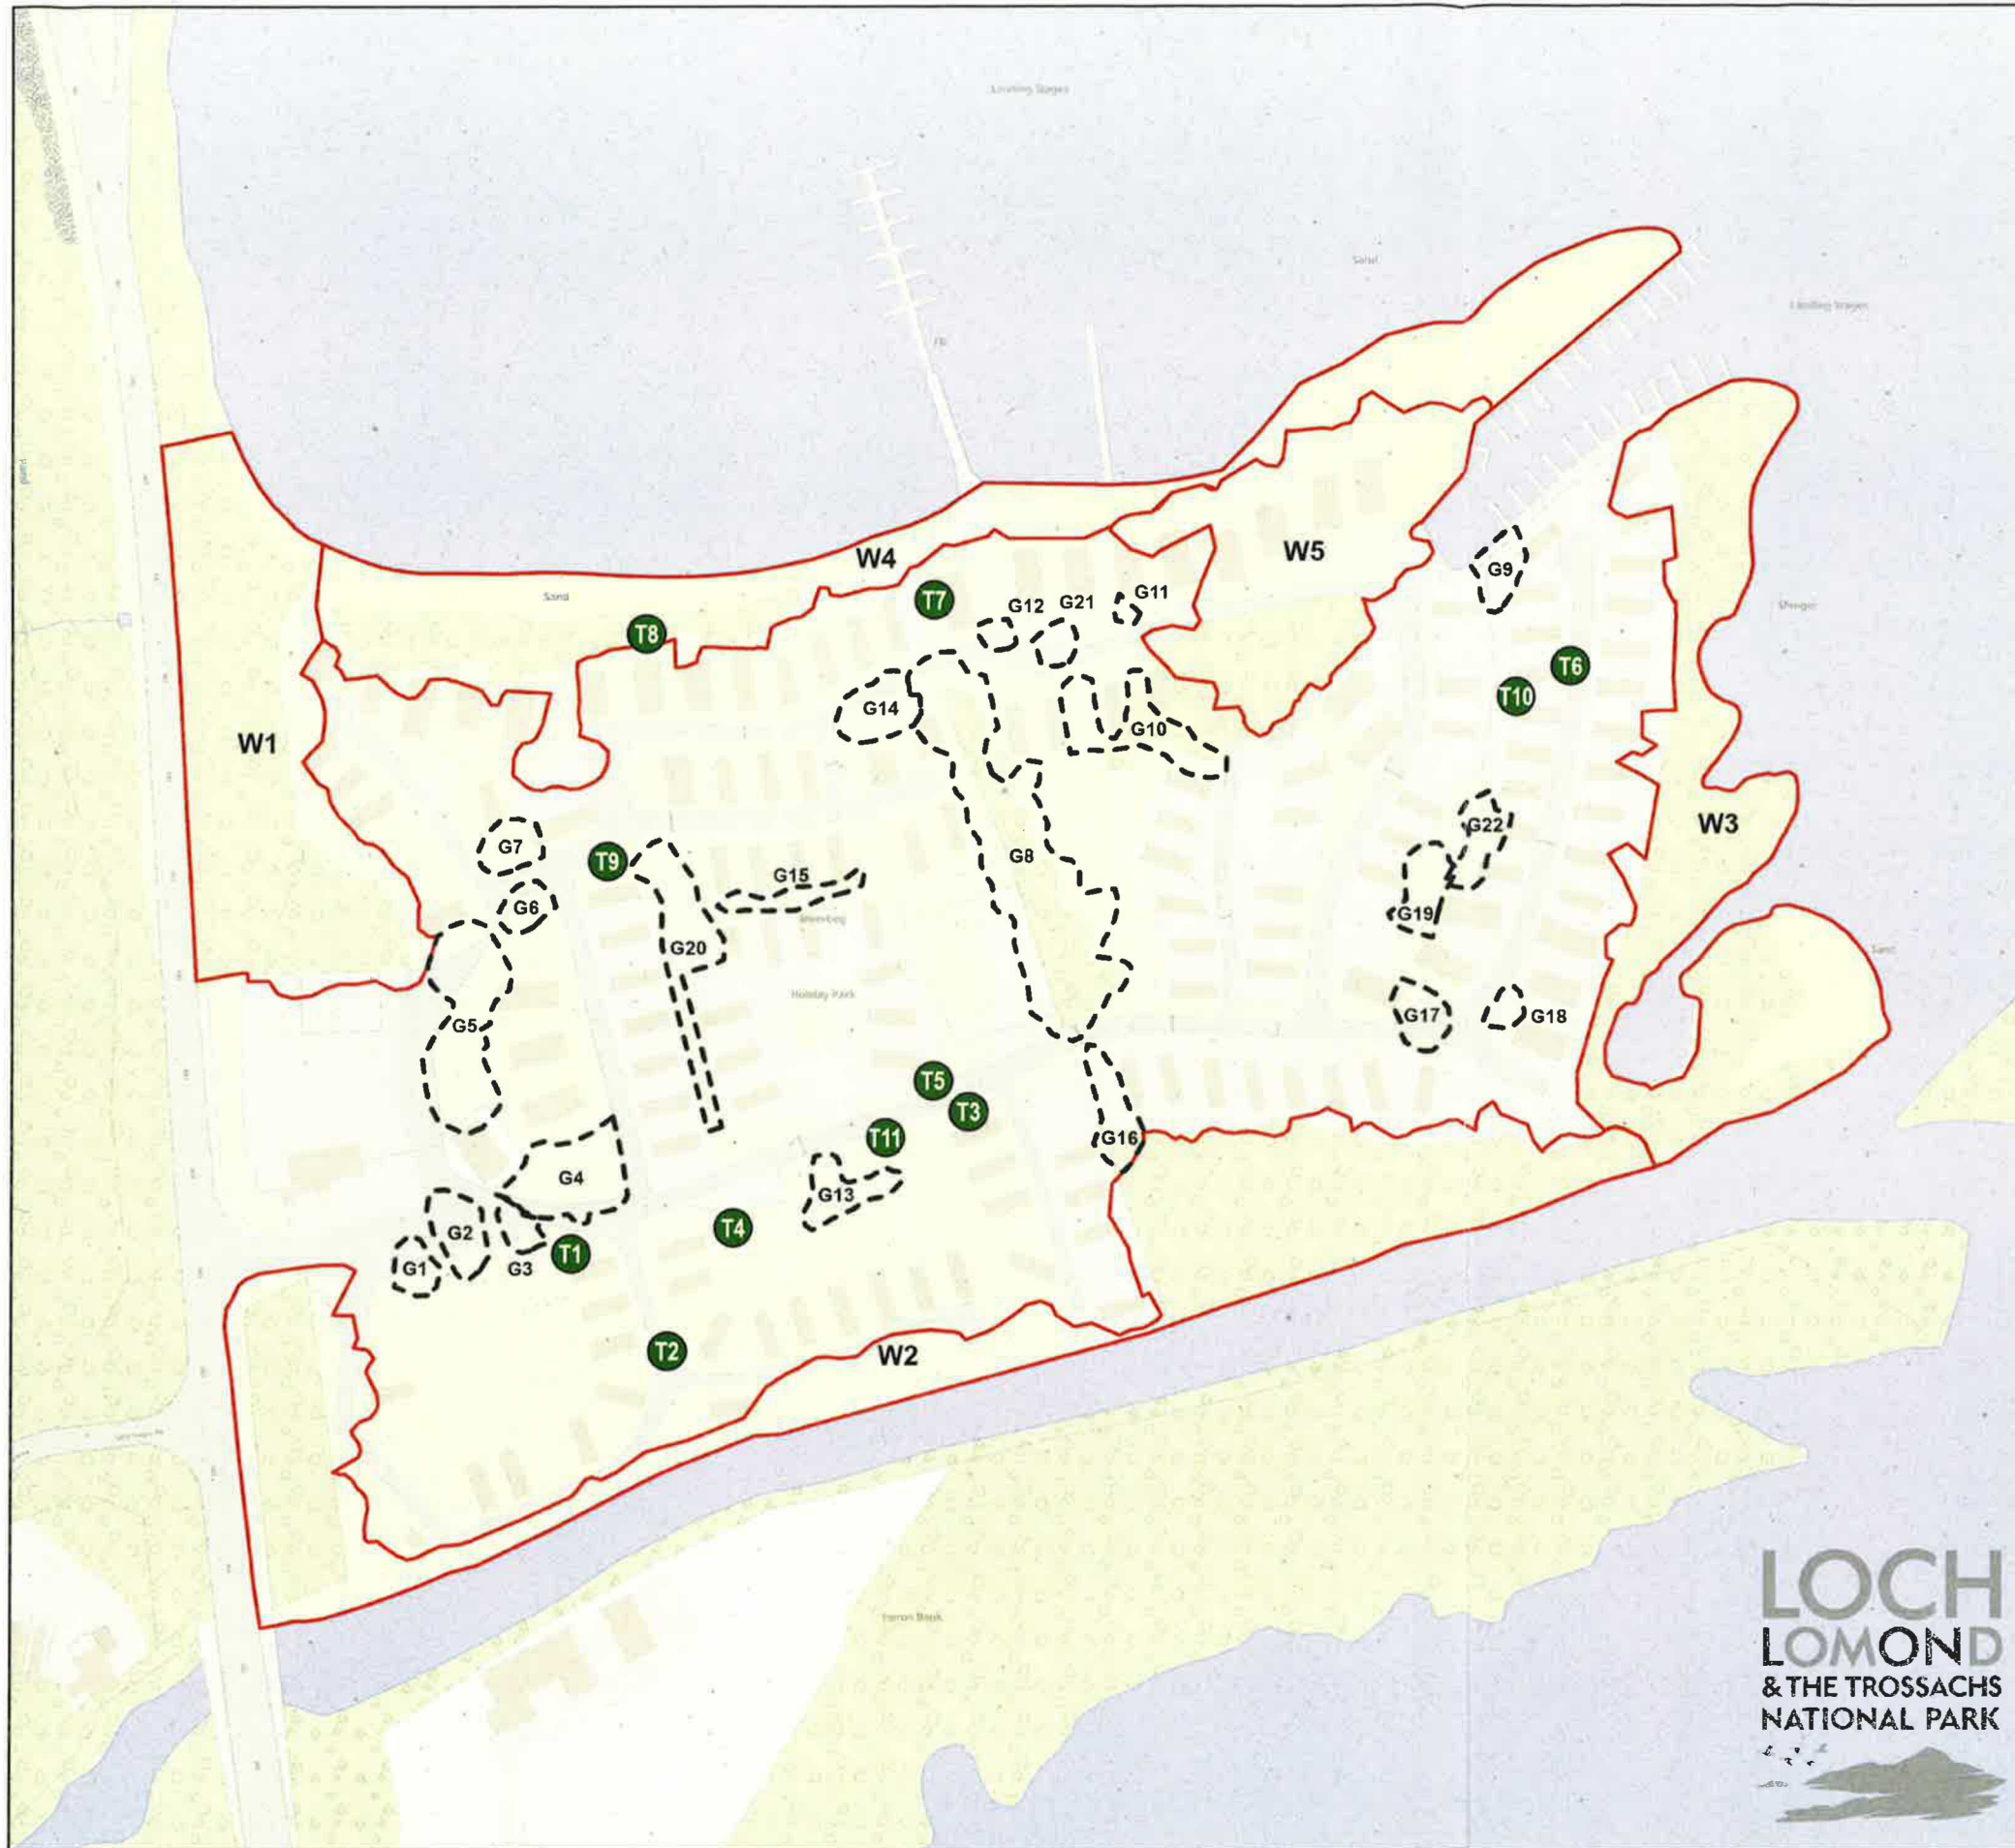

**Section 160  
Tree Preservation Order  
Inverbeg Holiday Park**

-  Protected Individual Trees
-  Protected Groups of Trees
-  Protected Woodlands

Individual Trees protected by TPO

- T1, T2, T3, T7, T11 - Oak
- T4 - Norway Maple
- T5, T6, T9, T10 - Birch
- T8 - Common Alder

Groups of Trees protected by TPO

- G1 - 1 Oak, 1 Birch
- G2 - 5 Birch
- G3 - 3 Birch
- G4 - 14 Birch, 3 Alder, 1 Oak
- G5 - 8 Birch, 8 Alder, 1 Copper Beech, 1 Oak
- G6, G11 - 2 Birch
- G7 - 2 Hornbeam, 1 Rowan
- G8 - 12 Birch, 2 Common Alder, 40 Oak, 1 Rowan, 3 Willow
- G9 - 9 Oak
- G10 - 1 Birch, 9 Oak, 1 Sitka Spruce, 1 Willow
- G12 - 4 Alder
- G13 - 1 Dawn Redwood, 1 Hawthorn, 1 Birch, 1 Lime, 1 Pine
- G14 - 10 Birch, 2 Common Alder
- G15 - 4 Maple, 1 Willow
- G16 - 5 Holly, 3 Hazel, 1 Elder
- G17 - 2 Oak, 1 Holly
- G18 - 4 Oak, 1 Birch
- G19 - 9 Oak, 1 Birch
- G20 - 3 Rowan, 2 Apple, 2 Birch, 2 Oak, 1 Willow
- G21 - 2 Oak
- G22 - 15 Oak

Woodlands protected by TPO

- W1 - Deciduous and Evergreen woodland comprising mainly Common Alder, Rowan, Birch, Hawthorn, Oak, Sitka Spruce and Ash
- W2 - Deciduous woodland comprising mainly Common Alder, Willow, Birch, Oak and Hazel
- W3 - Deciduous woodland comprising mainly Birch, Common Alder, Willow and Oak
- W4 - Deciduous woodland comprising mainly Birch, Common Alder, Willow, Oak, Rowan and Hornbeam
- W5 - Deciduous woodland comprising mainly Common Alder, Birch, Willow and Oak

This is the plan referred to in the foregoing Tree Preservation Order for Loch Lomond and The Trossachs National Park  
Authority Tree Preservation Order Number 2 of 2025" \_\_\_\_\_ Authorised Signatory